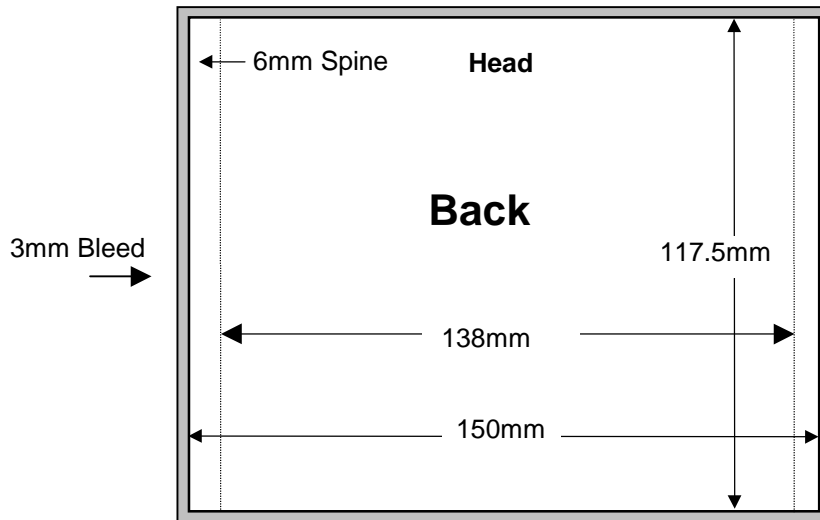

Compact Disc Inlay

Front & Back Up
Shown As Single Spreads

Page 1 of 2

Front

THIS DRAWING IS NOT TO SIZE

Specifications:

Allow 3mm bleed all round.

Trim & perforation marks to show 1mm into the bleed.

Compact Disc Inlay

Front & Back Up
Shown As Single Spreads

Page 1 of 2

Backup

THIS DRAWING IS NOT TO SIZE