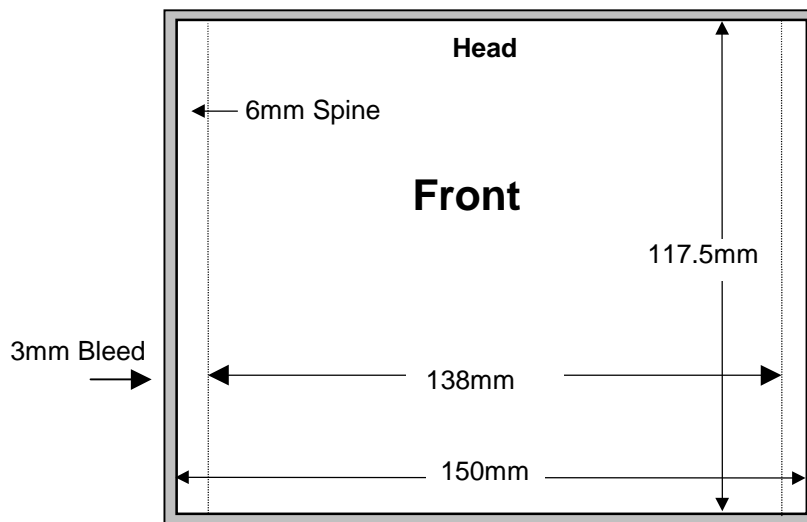

Compact Disc Inlay

Front & Back Up
Shown As Single Spreads

Page 1 of 2

Front

THIS DRAWING IS NOT TO SIZE

Specifications:

Allow 3mm bleed all round.

Trim & perforation marks to show 1mm into the bleed.

Compact Disc Inlay

Front & Back Up
Shown As Single Spreads

Page 1 of 2

Backup

THIS DRAWING IS NOT TO SIZE