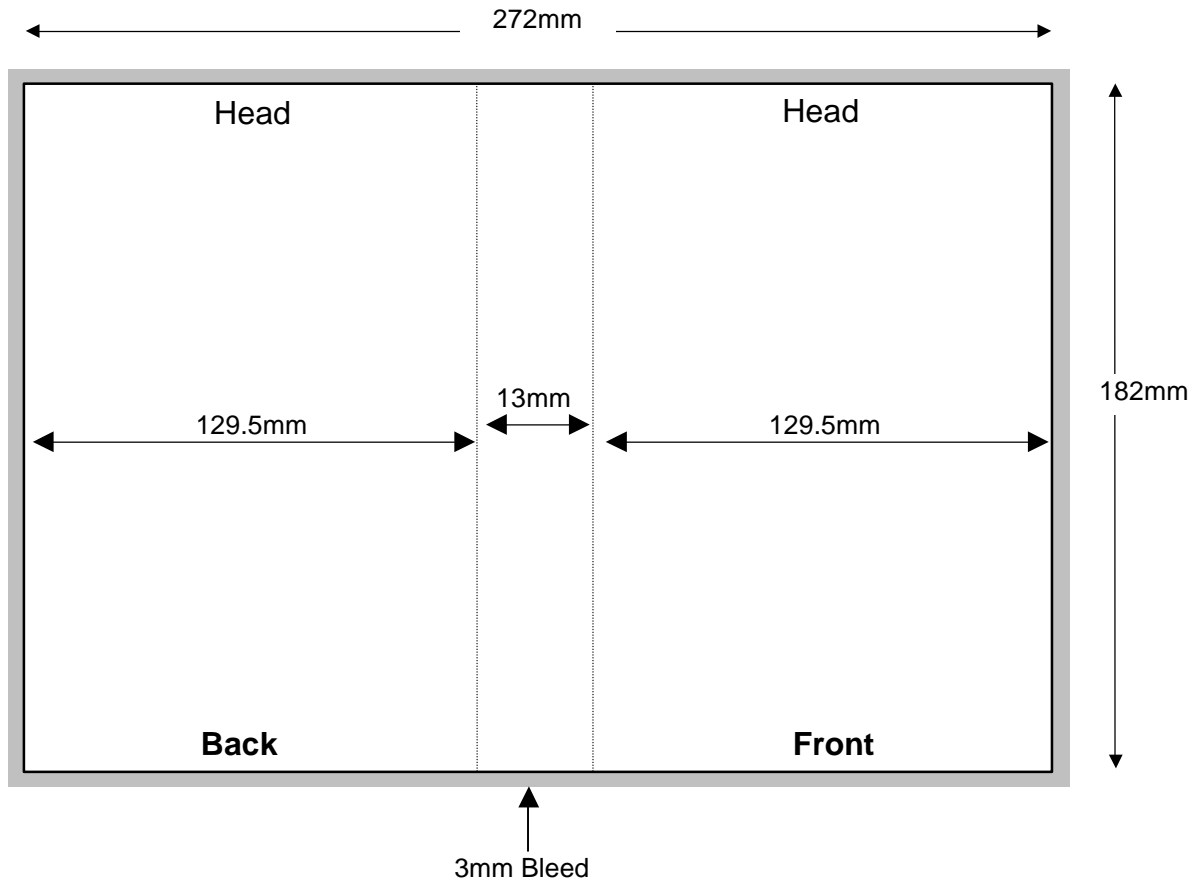

# DVD Slick

**THIS DRAWING IS NOT TO SIZE**

## Specifications:

Allow 3mm bleed all round.

Trim & perforation marks to show 1mm into the bleed.

---